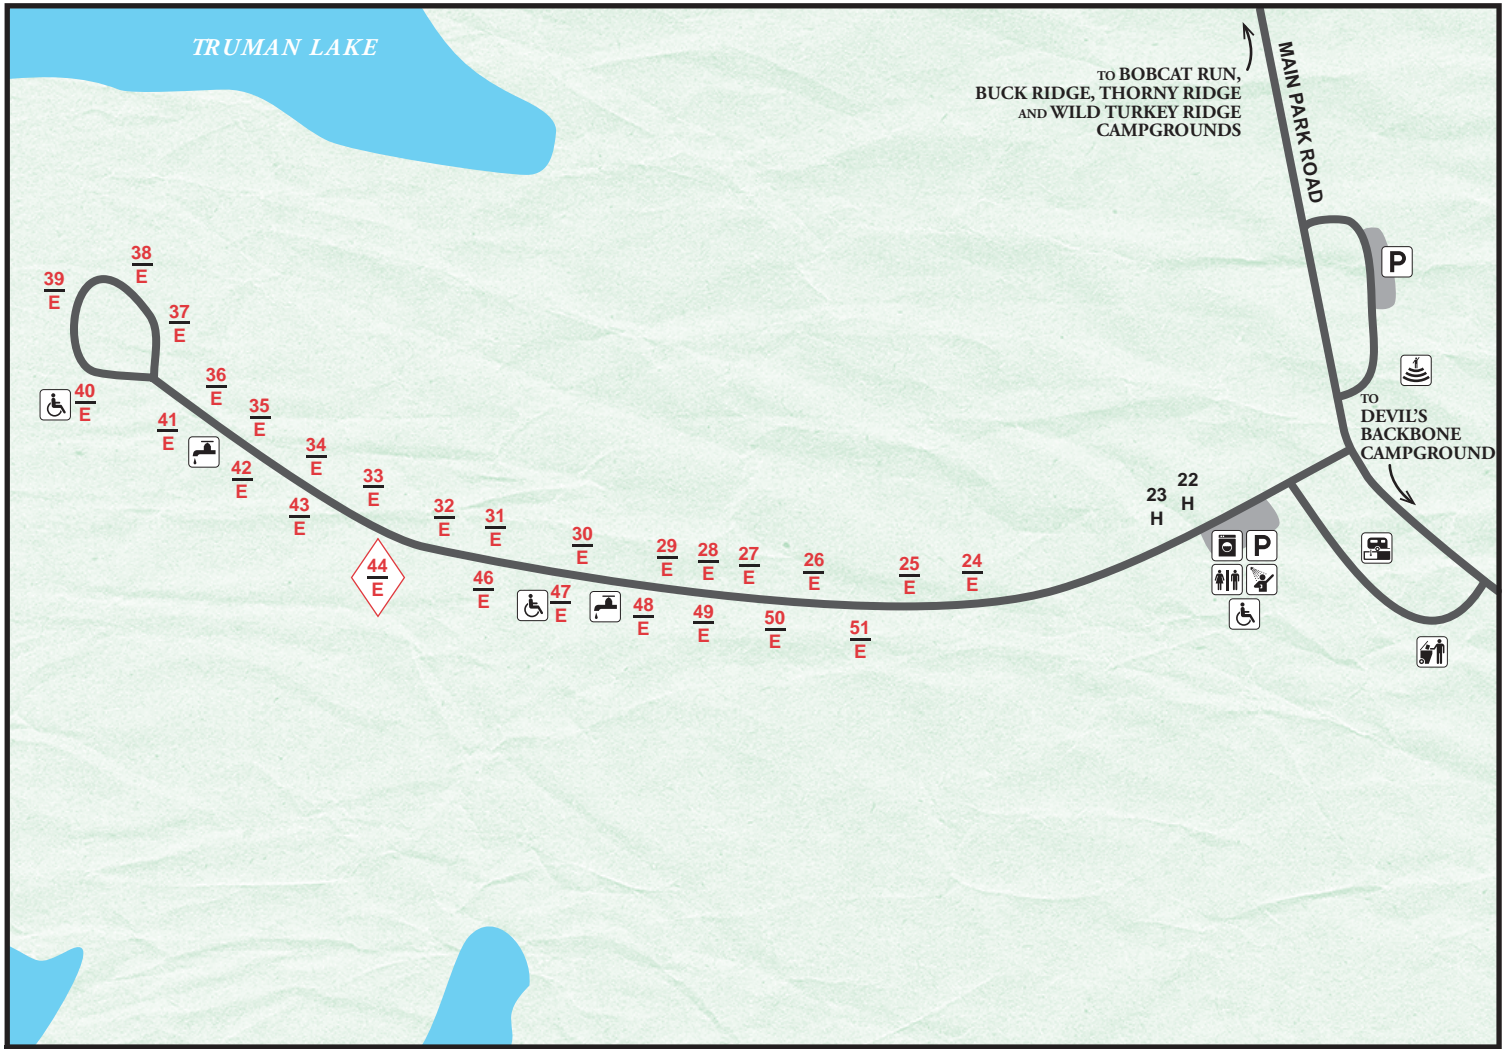

HARRY S TRUMAN STATE PARK

Raccoon Ridge Campground

LEGEND

- # reservable site
- E electric site
- # family site
-  accessible
- H campground host
-  water
-  restroom
-  showerhouse
-  laundry
-  dump station
-  trash dumpster
- P parking
-  amphitheater

Closed December through February